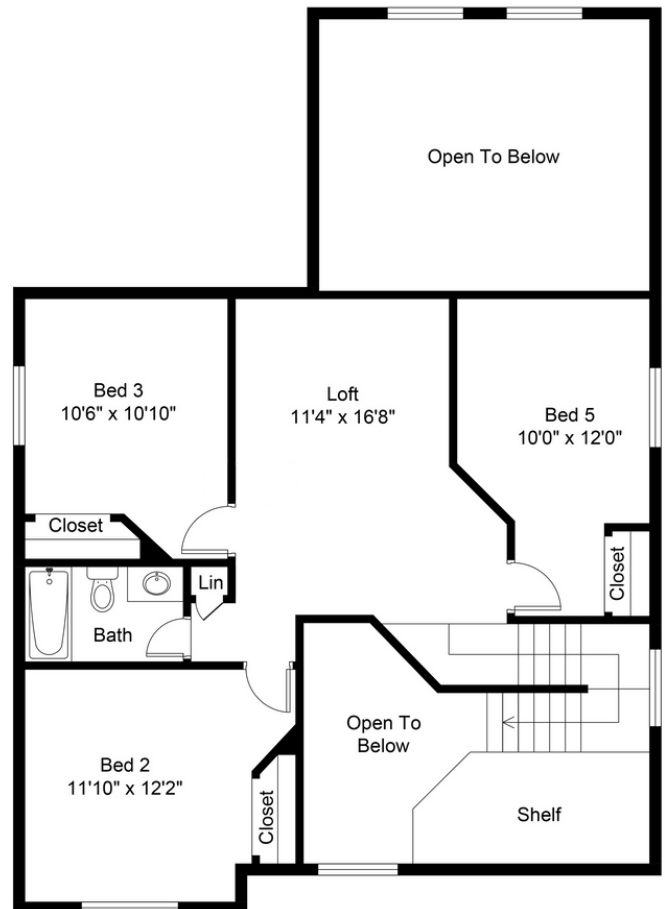

The Dottie Sundale Subdivision

1400 First Floor
805 2nd Floor
2205 Total Sq. Ft.

Built like lots 242 & 244
Colors will vary

- 5 Bedrooms
- 2.5 Baths
- All Stainless Appliances, Including Fridge
- Ceramic Tile Wet Areas
- Laminate Great Rm, Kitchen, Master
- Carpet: Bedrooms, Steps & Bonus

- Covered Back Porch
- Hardie Board and Stone
- Concrete Drive