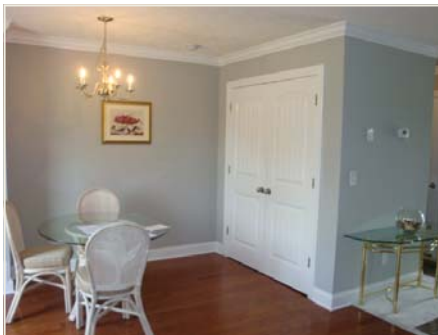

www.MidwaySmyrna.com