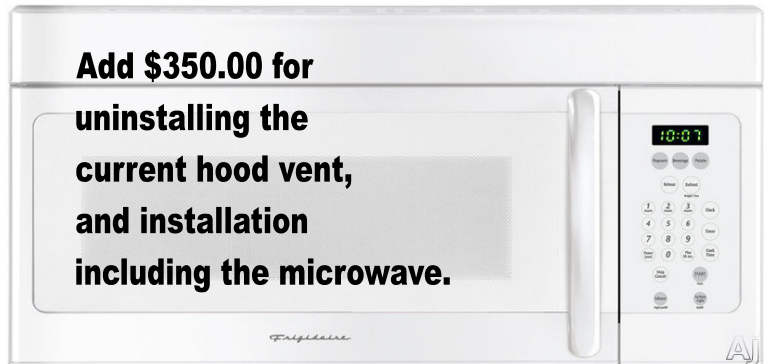

FRIGIDAIRE WHITE REFRIGERATOR

**Included: Frigidaire
Model # FRT18IS6JW
18 Cu. Ft. Top Freezer
Refrigerator**

Included at Hallmark!

OPTIONAL:
Model #: FRS6HR35KW
26 Cu. Ft. Side by Side
\$600.00 additional. Cannot be added to
the sales price. Cash up front.

FRIGIDAIRE Color WHITE

Microwave NOT Included:
Model # FMV152KW
1.5cuft. Interior Capacity
1000 Watts Power Output
300cfm Blower for Venting

Stove Included:
Model # FEF366ES
Electric Free Standing Range

- **5.3 cuft Oven Capacity**
- **Radiant Elements**
- **Easy Set 300 Oven Controls**
- **Self-Cleaning Oven**
- **Storage Drawer**

Included at Hallmark!

Dishwasher Included
Model # FFDB2403LW
Dishwasher