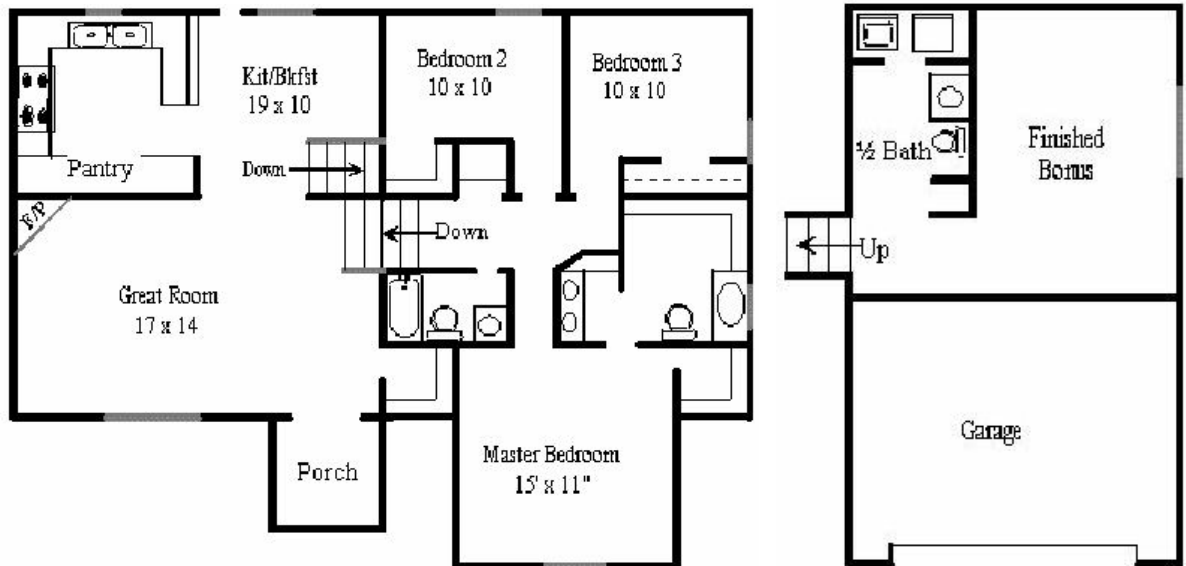

1746 Sq. Ft.

Lot 135 Villages of Valley Green
Rutherford County, MLS Area 30
701 Rockglen Trace
Smyrna, TN 37167

(615) 469-0240

www.StonesRiverRealty.com

- 1,746 Square Feet
- 3 bdrms
- 2.5 baths
- 2 car garage
- Concrete drive
- Ventilated closet shelving
- Deck
- All Electric
- Heat Pump
- Ceiling Fan
- Smoke Alarm
- Doorbell
- Icemaker hookup
- Stove
- Dishwasher
- City Water/Sewer
- Lot Size 85 x 90

Seller Will Pay 3% Closing!

Directions: Old Nashville Hwy. to right on Rocky Fork Rd. (beside KOA Campground), turn left into Valley Green on Wildwood Dr., Take first St. right on Rockglen. Home is on the right.