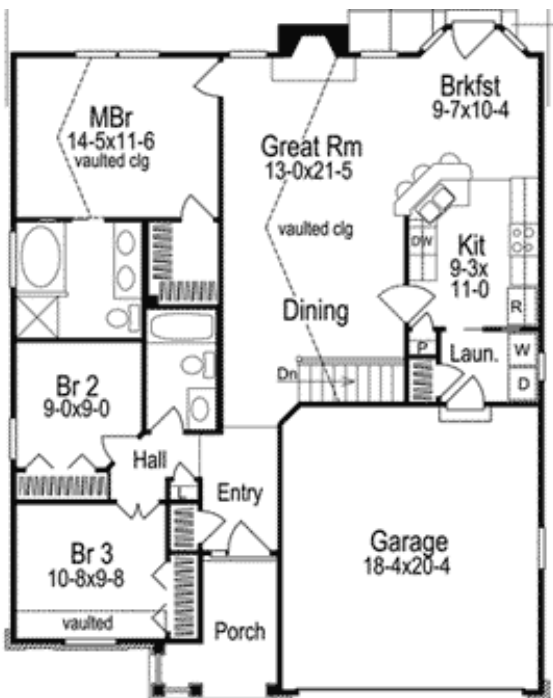

www.MoveYourAddress.com

Code: VVG 71

1143 Sq. Ft.

Lot 71 Villages of Valley Green  
Rutherford County, MLS Area 30  
710 Wildwood Dr  
Smyrna, TN 37167

(615) 469-0240

Shown by appointment.

Board of Education:  
(615) 893-5812

**Directions:** Old Nashville Hwy. to right on Rocky Fork Rd. (beside KOA Campground), turn left into Valley Green on Wildwood Dr., Go to Sky Valley Trail and turn right. Home is on the left.

- 3 bdrms
- 2 baths
- Garden Tub in Master
- Separate Shower
- 2 car garage
- Concrete drive
- Ventilated closet shelving
- Sun Deck
- All Electric
- Heat Pump
- Ceiling Fans
- Smoke Alarm
- Doorbell
- Icemaker hookup
- Stove
- Dishwasher
- Refrigerator
- Walk in Pantry
- Ceramic Tile
- City Water/Sewer
- Lot Size 60 x 119