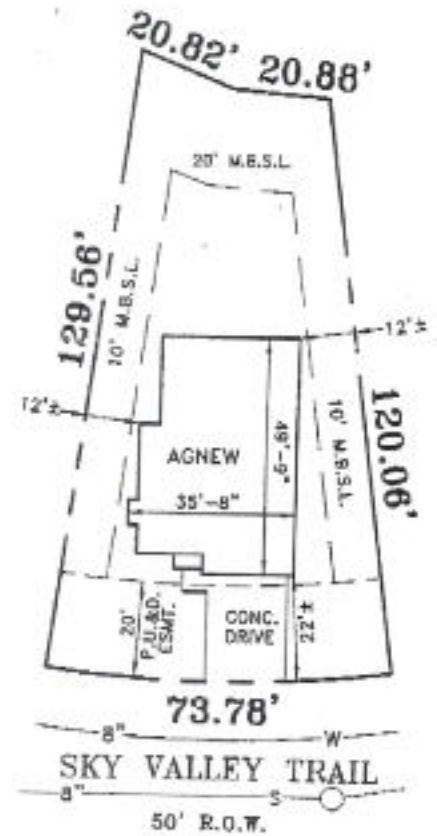

www.MoveYourAddress.com

Code: VVG 71

1143 Sq. Ft.

Lot 71 Villages of Valley Green  
Rutherford County, MLS Area 30  
710 Wildwood Dr  
Smyrna, TN 37167

(615) 469-0240

Shown by appointment.

Board of Education:  
(615) 893-5812

**Directions:** Old Nashville Hwy. to right on Rocky Fork Rd. (beside KOA Campground), turn left into Valley Green on Wildwood Dr., Go to Sky Valley Trail and turn right. Home is on the left.

- 3 bdrms
- 2 baths
- Garden Tub in Master
- Separate Shower
- 2 car garage
- Concrete drive
- Ventilated closet shelving
- Sun Deck
- All Electric
- Heat Pump
- Ceiling Fans
- Smoke Alarm
- Doorbell
- Icemaker hookup
- Stove
- Dishwasher
- Refrigerator
- Walk in Pantry
- Ceramic Tile
- City Water/Sewer
- Lot Size 60 x 119