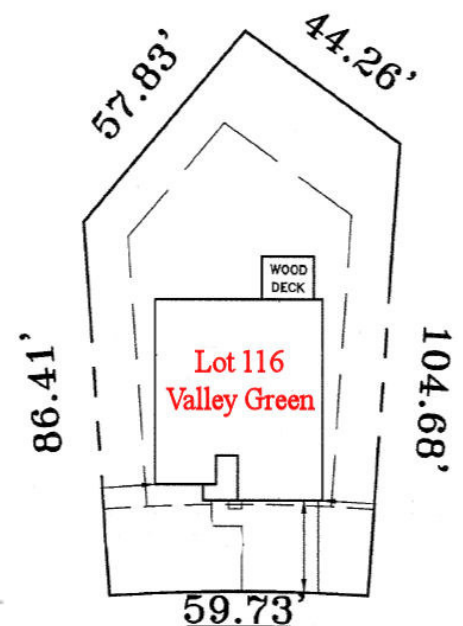

Code: VVG 116

Being built SIMILIAR to this home.

1268 Sq. Ft.

**Lot 116 Villages of Valley Green
Rutherford County, MLS Area 30
610 Rockglen Trace
Smyrna, TN 37167**

For Sale

(615) 469-0240

The Jennifer

- 3 bdrms / 2 baths
- 2 car garage
- Concrete drive
- Ventilated closet shelving
- Deck or Patio
- All Electric
- Heat Pump
- Ceiling Fan in Great Room
- Ceiling Fan in Master
- Smoke Alarm
- Doorbell
- Icemaker hookup
- Stainless Steel Stove
- Stainless Steel Dishwasher
- Stainless Steel Refrigerator
- Stainless Steel Microwave
- City Water/Sewer
- Lot Size 60 x 104

Main Floor	1268
Total	1268
Garage	360

Directions: Old Nashville Hwy. to right on Rocky Fork Rd. (beside KOA Campground), turn left into Valley Green on Wildwood Dr. Take right on Rockglen Trace. Home is on the left.

www.MoveYourAddress.com

All ONE Level!

Board of Education:
(615) 893-5812

Agents Welcome

MLS
Stones River
Realty