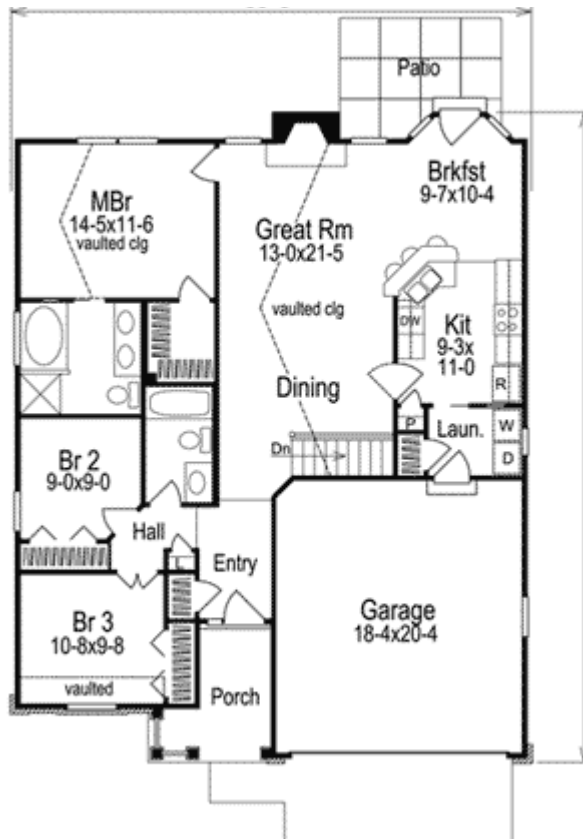

Code: VVG 116

Being built SIMILIAR to this home.

1268 Sq. Ft.

**Lot 116 Villages of Valley Green
Rutherford County, MLS Area 30
610 Rockglen Trace
Smyrna, TN 37167**

For Sale

(615) 469-0240

The Jennifer

- 3 bdrms / 2 baths
- 2 car garage
- Concrete drive
- Ventilated closet shelving
- Deck or Patio
- All Electric
- Heat Pump
- Ceiling Fan in Great Room
- Ceiling Fan in Master
- Smoke Alarm
- Doorbell
- Icemaker hookup
- Stainless Steel Stove
- Stainless Steel Dishwasher
- Stainless Steel Refrigerator
- Stainless Steel Microwave
- City Water/Sewer
- Lot Size 60 x 104

Main Floor	1268
Total	1268
Garage	360

Directions: Old Nashville Hwy. to right on Rocky Fork Rd. (beside KOA Campground), turn left into Valley Green on Wildwood Dr. Take right on Rockglen Trace. Home is on the left.

www.MoveYourAddress.com

All ONE Level!

Board of Education:
(615) 893-5812

Agents Welcome

MLS
Stones River
Realty